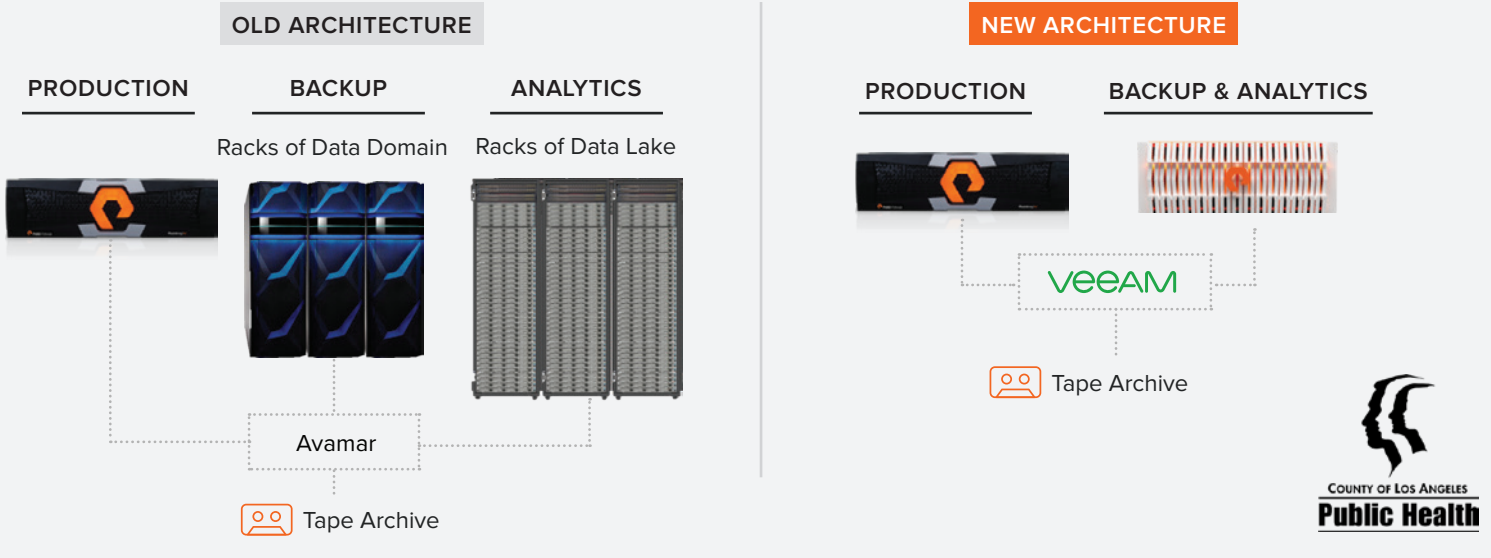

PURE STORAGE & VEEAM ARCHITECTURE

IF YOUR INFRASTRUCTURE LOOKS LIKE THIS, WITH LOTS OF STORAGE SILOS

IT CAN BE AS SIMPLE AS THIS

CUSTOMER SUCCESS: COUNTY OF LOS ANGELES, PUBLIC HEALTH

FLASHBLADE™

Everything You Want
in a Data Platform

Fast

- 75 GB/s Throughput
- 7.5M NFS OPS
- Multi-Dimensional

Big

- 75 Blade Scale
- Up to 4PB Raw
- True Scale-out SW

Simple

- Evergreen™ – No TB Rebuy
- No Manual Tuning
- Simple to Scale

YOUR ANALYTICS & AI JOURNEY STARTS WITH MODERNIZING BACKUP

VEEAM

Intelligent Data Management

<15 Min RPO/RTO

- Achieve Recovery Objectives

Tier to Cloud

- Seamless Tiering for Archival Data

Built for Test/Dev

- DataLabs to Create Isolated Test/Dev Env.

GET STARTED TODAY!

Entry Solution with FlashBlade

- 7x17TB config, Protecting 180TB of Data (3:1 Veeam Dedup*)
 - 23 TB/hr peak restore, 7 TB/hr peak backup
 - 30 days of rapid restore data protection, tier to cloud or tape
 - Never repurchase same capacity again with Evergreen
 - Includes 30 day “Love Your Storage” Guarantee
- *compression/deduplication ratios will vary based on environment, minimum savings will be 2:1