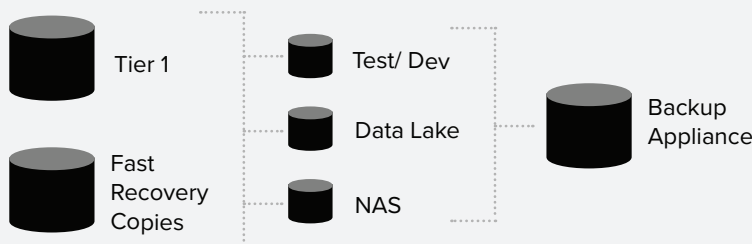

Modernize with Pure Storage & Veeam

PROBLEMS WITH LEGACY SOLUTIONS

-  Slow Data Restore, Miss SLAs
-  "One Trick Pony" Appliances
-  Yet Another Data Silo

BENEFITS OF PURE STORAGE + VEEAM

-  Reduce Restore Time from Days to Hours
-  Single Platform to Consolidate All Data Silos
-  Seamless Tier to Cloud & Tape

PURE STORAGE & VEEAM ARCHITECTURE

IF YOUR INFRASTRUCTURE LOOKS LIKE THIS, WITH LOTS OF STORAGE SILOS

IT CAN BE AS SIMPLE AS THIS

CUSTOMER SUCCESS: COUNTY OF LOS ANGELES, PUBLIC HEALTH

FLASHBLADE™

Everything You Want
in a Data Platform

Fast

- 75 GB/s Throughput
- 7.5M NFS OPS
- Multi-Dimensional

Big

- 75 Blade Scale
- Up to 4PB Raw
- True Scale-out SW

Simple

- Evergreen™ – No TB Rebuy
- No Manual Tuning
- Simple to Scale

YOUR ANALYTICS & AI JOURNEY STARTS WITH MODERNIZING BACKUP