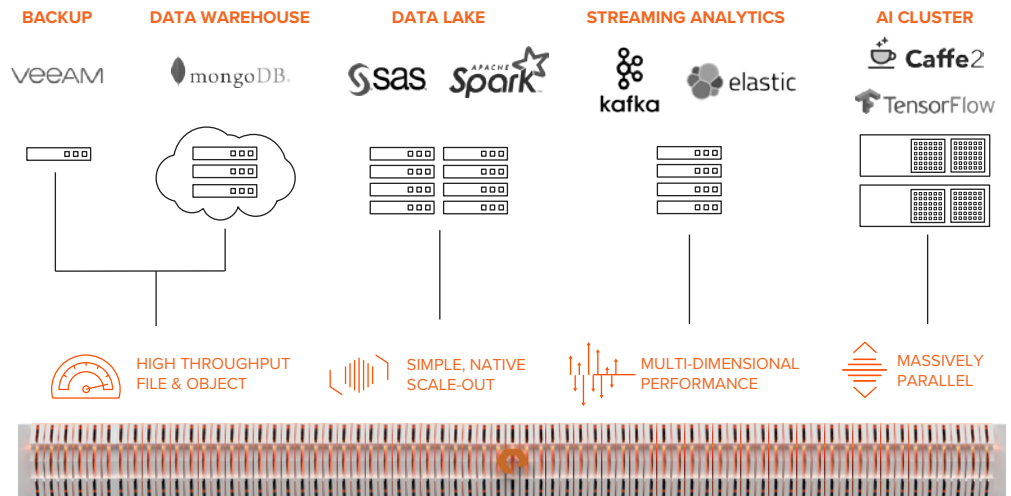

PURE STORAGE & VEEAM ARCHITECTURE

IF YOUR INFRASTRUCTURE LOOKS LIKE THIS, WITH LOTS OF STORAGE SILOS

IT CAN BE AS SIMPLE AS THIS

CUSTOMER SUCCESS: COUNTY OF LOS ANGELES, PUBLIC HEALTH

FLASHBLADE™

Everything You Want
in a Data Platform

Fast

- 75 GB/s Throughput
- 7.5M NFS OPS
- Multi-Dimensional

Big

- 75 Blade Scale
- Up to 4PB Raw
- True Scale-out SW

Simple

- Evergreen™ – No TB Rebuy
- No Manual Tuning
- Simple to Scale

YOUR ANALYTICS & AI JOURNEY STARTS WITH MODERNIZING BACKUP

VEEAM

Intelligent Data Management

<15 Min RPO/RTO

- Achieve Recovery Objectives

Tier to Cloud

- Seamless Tiering for Archival Data

Built for Test/Dev

- DataLabs to Create Isolated Test/Dev Env.

GET STARTED TODAY!

Entry Solution with FlashBlade

- 7x17TB config, Protecting 180TB of Data (3:1 Veeam Dedup*)
 - 23 TB/hr peak restore, 7 TB/hr peak backup
 - 30 days of rapid restore data protection, tier to cloud or tape
 - Never repurchase same capacity again with Evergreen
 - Includes 30 day “Love Your Storage” Guarantee
- *compression/deduplication ratios will vary based on environment, minimum savings will be 2:1