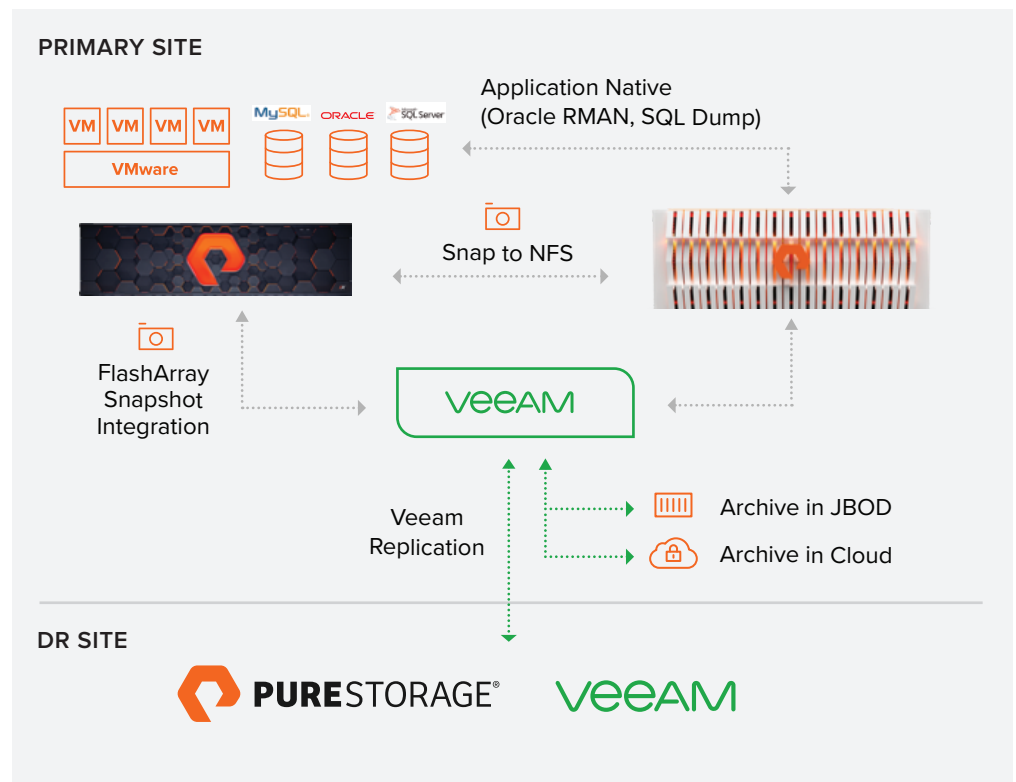

Modernize with Pure Storage & Veeam

PROBLEMS WITH LEGACY SOLUTIONS

-  Slow Data Restore, Miss SLAs
-  "One Trick Pony" Appliances
-  Yet Another Data Silo

BENEFITS OF PURE STORAGE + VEEAM

-  Reduce Restore Time from Days to Hours
-  Single Platform to Consolidate All Data Silos
-  Seamless Tier to Cloud & Tape

PURE STORAGE & VEEAM ARCHITECTURE

IF YOUR INFRASTRUCTURE LOOKS LIKE THIS, WITH LOTS OF STORAGE SILOS

IT CAN BE AS SIMPLE AS THIS

CUSTOMER SUCCESS: COUNTY OF LOS ANGELES, PUBLIC HEALTH

FLASHBLADE™

Everything You Want
in a Data Platform

Fast

- 75 GB/s Throughput
- 7.5M NFS OPS
- Multi-Dimensional

Big

- 75 Blade Scale
- Up to 4PB Raw
- True Scale-out SW

Simple

- Evergreen™ – No TB Rebuy
- No Manual Tuning
- Simple to Scale

YOUR ANALYTICS & AI JOURNEY STARTS WITH MODERNIZING BACKUP

VEEAM

Intelligent Data Management

<15 Min RPO/RTO

- Achieve Recovery Objectives

Tier to Cloud

- Seamless Tiering for Archival Data

Built for Test/Dev

- DataLabs to Create Isolated Test/Dev Env.